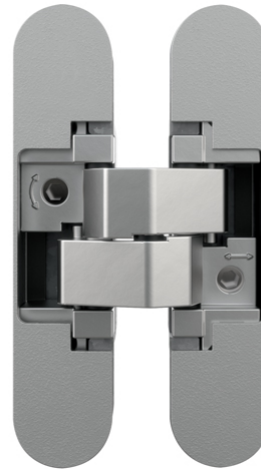

AN 160 3D

for unrebated residential doors up to 60 kg

Product features

- completely concealed hinge system
- for timber and aluminium frames
- for unrebated residential doors
- 3D adjustment (side +/- 1,5 mm, height +/- 2,5 mm, compression +/- 1,0 mm)
- material zamak

Technical data

Property	Value
Load capacity	60,0 kg
Overall length	110,0 mm
Width (door part)	24,0 mm
Width (frame part)	24,0 mm
Cutter diameter	16,0 mm
Collar ring diameter	27,0 mm
Opening Angle	180°

Notes

The load capacity mentioned above refers to the use of 2 hinges

Quality marks

Certification IFT

Certification UL

Certification CE

ANSELMI - AN 160 3D

per door leaf (900 x 2100 mm).

Suggested screws:

Frame side: Countersunk head screws DIN 7505 A, Diameter 4,5 mm

Door side: Pan head screws DIN 7505 B, Diameter 4,5 mm

Alternatively, the routing can be carried out with a cutter diameter of 14,0 mm and a collar ring diameter of 25,0 mm.