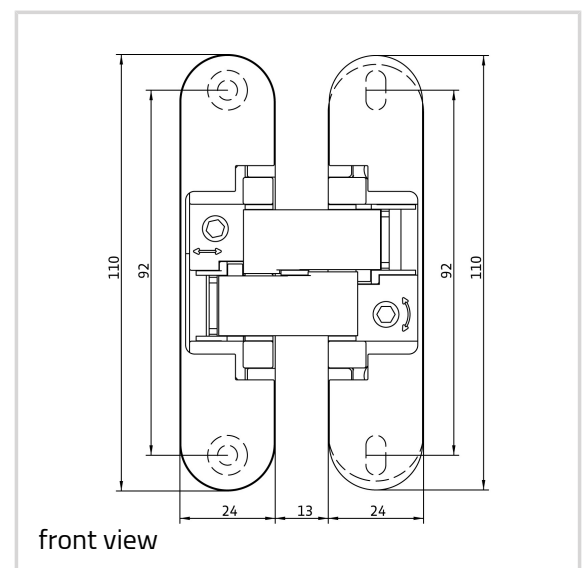

Technical data

Property	Value
Load capacity	60,0 kg
Overall length	110,0 mm
Width (door part)	24,0 mm
Width (frame part)	24,0 mm
Cutter diameter	16,0 mm
Collar ring diameter	27,0 mm
Opening Angle	180°

Notes

The load capacity mentioned above refers to the use of 2 hinges

Quality marks

Certification IFT

Certification UL

Certification CE

ANSELMI - AN 160 3D

per door leaf (900 x 2100 mm).

Suggested screws:

Frame side: Countersunk head screws DIN 7505 A, Diameter 4,5 mm

Door side: Pan head screws DIN 7505 B, Diameter 4,5 mm

Alternatively, the routing can be carried out with a cutter diameter of 14,0 mm and a collar ring diameter of 25,0 mm.