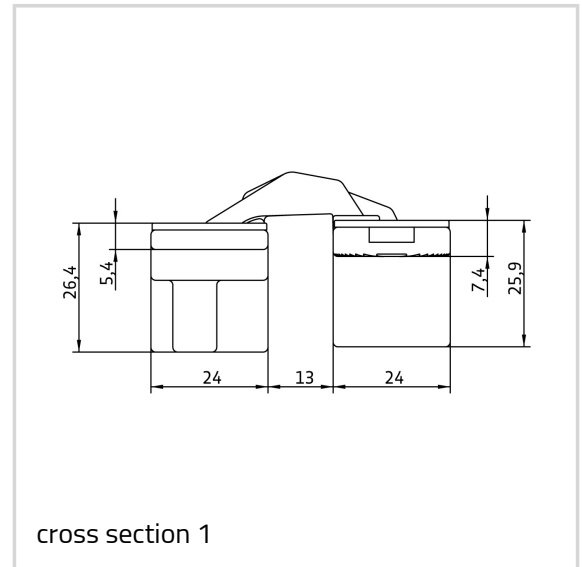

ANSELMI - AN 160 3D

per door leaf (900 x 2100 mm).

Suggested screws:

Frame side: Countersunk head screws DIN 7505 A, Diameter 4,5 mm

Door side: Pan head screws DIN 7505 B, Diameter 4,5 mm

Alternatively, the routing can be carried out with a cutter diameter of 14,0 mm and a collar ring diameter of 25,0 mm.

Combinations

AN 107 3D C40
AN 107 3D C60
AN 108 3D SC45
AN 140 3D FZ

Item versions

Finish	Rustic Umber (AN 012)
OF-No.	AN 012
VPE	pack of 2
DIN	DIN right and left hand
EAN	8054608707733
Finish	Satin Chrome (AN 014)
OF-No.	AN 014
VPE	pack of 2
DIN	DIN right and left hand
EAN	8054608701793
Finish	Light Bronze (AN 016)
OF-No.	AN 016
VPE	pack of 2
DIN	DIN right and left hand
EAN	8054608707764
Finish	Black (AN 018)
OF-No.	AN 018
VPE	pack of 2
DIN	DIN right and left hand
EAN	8054608701403
Finish	Antique Bronze (AN 035)