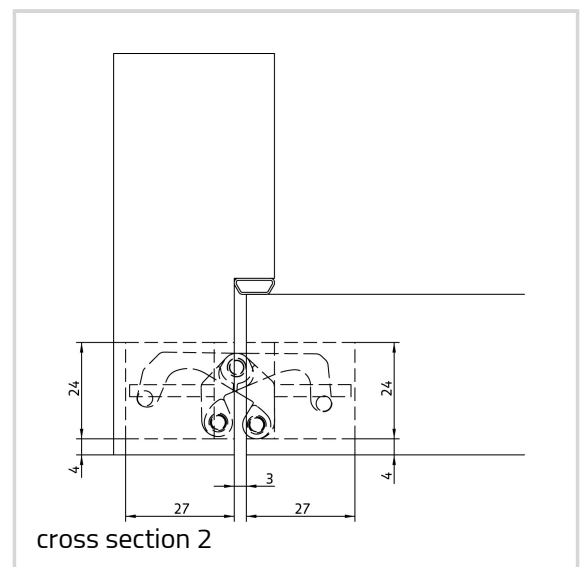

ANSELMI - AN 160 3D

per door leaf (900 x 2100 mm).

Suggested screws:

Frame side: Countersunk head screws DIN 7505 A, Diameter 4,5 mm

Door side: Pan head screws DIN 7505 B, Diameter 4,5 mm

Alternatively, the routing can be carried out with a cutter diameter of 14,0 mm and a collar ring diameter of 25,0 mm.

Combinations

AN 107 3D C40
AN 107 3D C60
AN 108 3D SC45
AN 140 3D FZ

Item versions

Finish	Rustic Umber (AN 012)
OF-No.	AN 012
VPE	pack of 2
DIN	DIN right and left hand
EAN	8054608707733
Finish	Satin Chrome (AN 014)
OF-No.	AN 014
VPE	pack of 2
DIN	DIN right and left hand
EAN	8054608701793
Finish	Light Bronze (AN 016)
OF-No.	AN 016
VPE	pack of 2
DIN	DIN right and left hand
EAN	8054608707764
Finish	Black (AN 018)
OF-No.	AN 018
VPE	pack of 2
DIN	DIN right and left hand
EAN	8054608701403
Finish	Antique Bronze (AN 035)