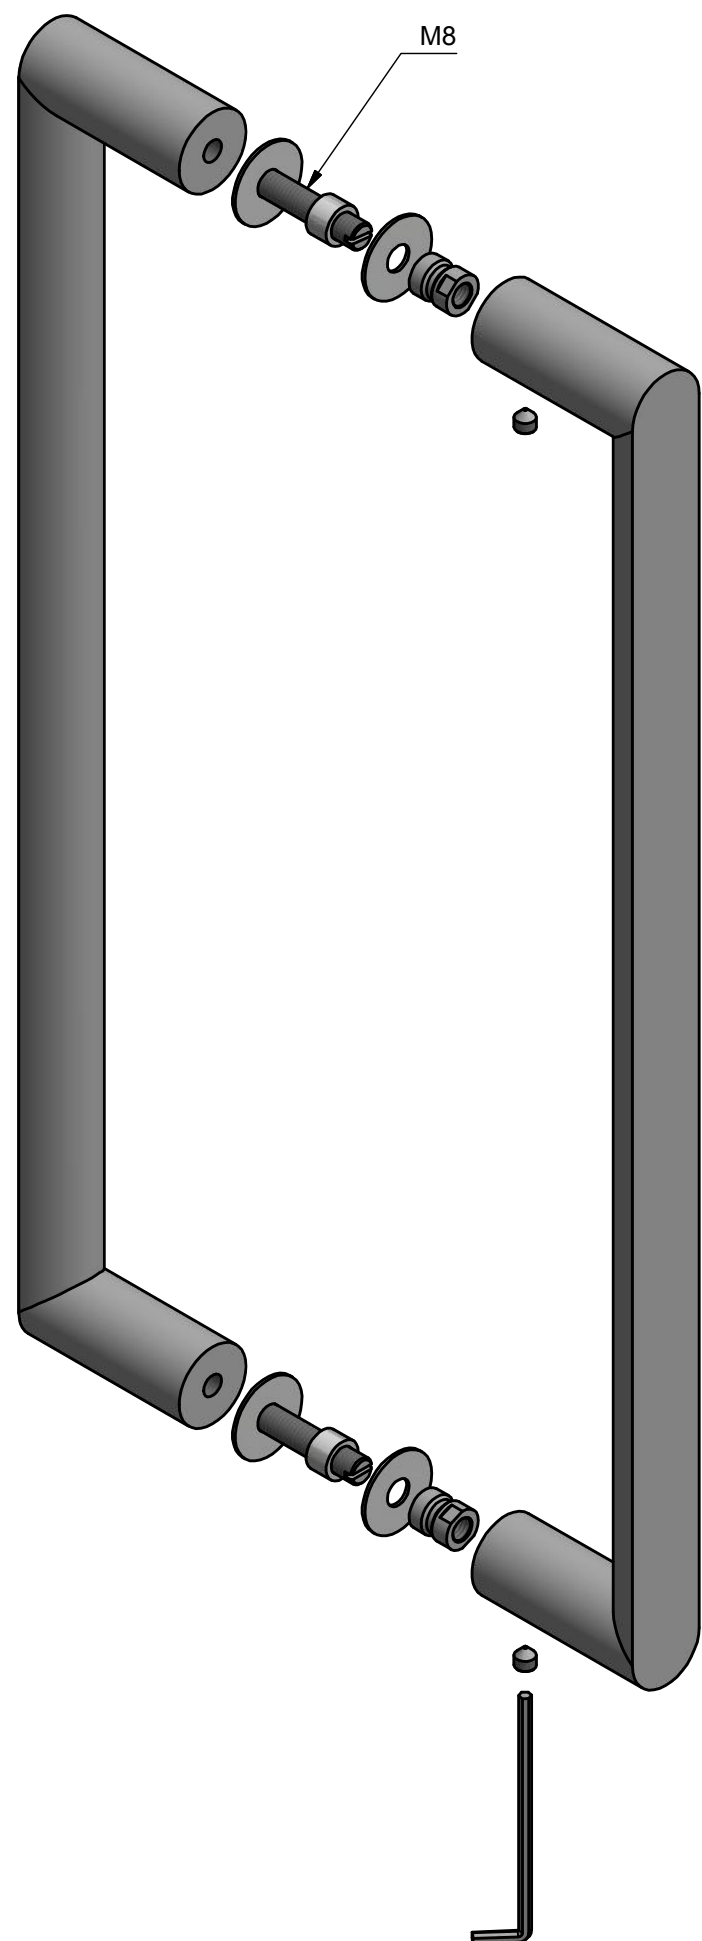

PBA 400 NP

solid pull handle
concealed fixing
stainless steel

FORMANI [®]		Part number:	
		Description:	
Doc no.: 3701G001 PBA400 NP V01.dwg	PBA 400 NP		Format:
Drawn by: Christian Brimbois			Creation date: 5-10-2018
FORMANI HOLLAND B.V. EUROPALAAN 12 6199 AB MAASTRICHT-AIRPORT NL T +31 (0)43 308 90 00 INFO@FORMANI.COM FORMANI.COM			

PBA 400 PS

solid pull handle
bolt through fixing
stainless steel

<h1>FORMANI®</h1>		Part number:	
		Description:	
Doc no.: 3701G001 PBA400 PS V01.dwg		<h2>PBA 400 PS</h2>	
Drawn by: Christian Brimbois	Creation date: 5-10-2018	<h3>A3</h3>	
FORMANI HOLLAND B.V. EUROPALAAN 12 6199 AB MAASTRICHT-AIRPORT NL T +31 (0)43 308 90 00 INFO@FORMANI.COM FORMANI.COM			

PBA 400 PA

solid pull handle
back to back fixing
stainless steel

25

<h1>FORMANI®</h1>		Part number:	
		Description:	
Doc no.: 3701G001 PBA400 PA V01.dwg		<h2>PBA 400 PA</h2>	
Drawn by: Christian Brimbois	Creation date: 5-10-2018	<h3>A3</h3>	
FORMANI HOLLAND B.V. EUROPALAAN 12 6199 AB MAASTRICHT-AIRPORT NL T +31 (0)43 308 90 00 INFO@FORMANI.COM FORMANI.COM			