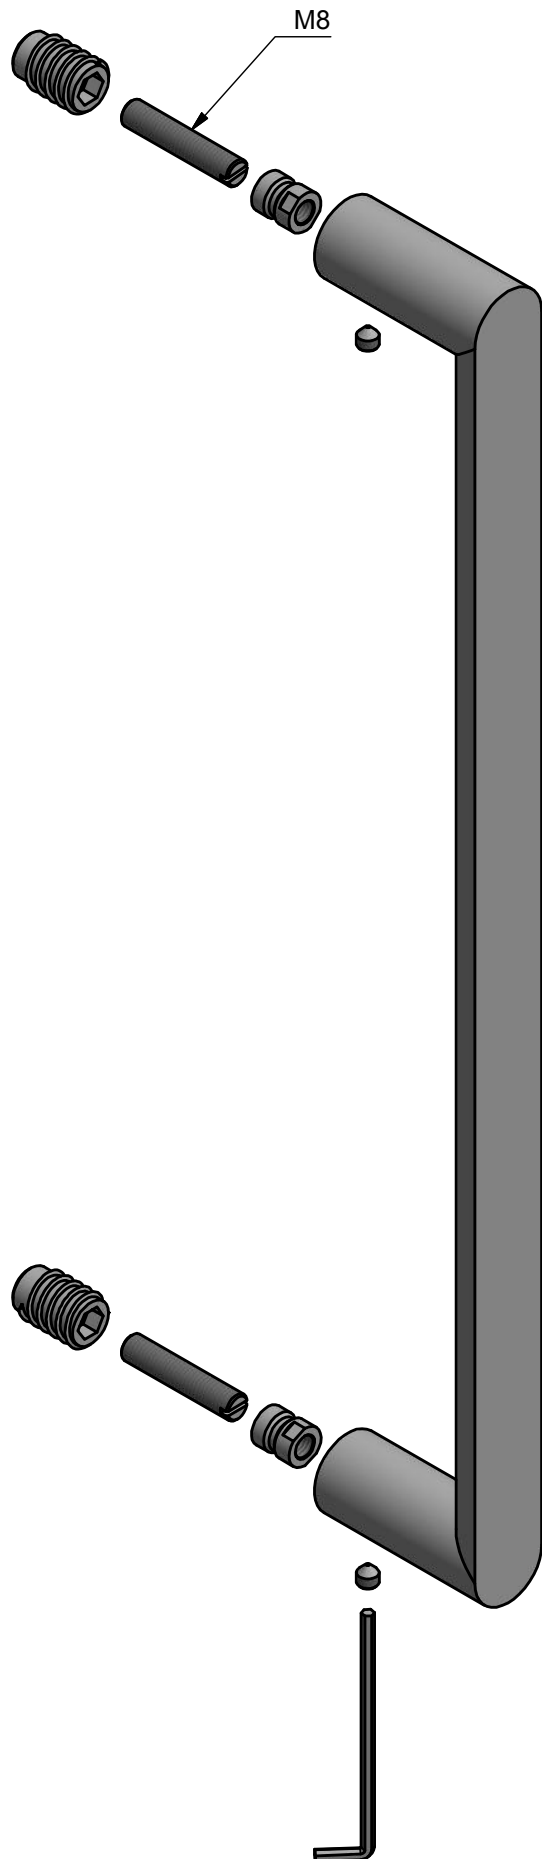

PBA 400 NP

solid pull handle
concealed fixing
stainless steel

FORMANI [®]		Part number:	
		Description:	
Doc no.: 3701G001 PBA400 NP V01.dwg	PBA 400 NP		Format:
Drawn by: Christian Brimbois			Creation date: 5-10-2018
FORMANI HOLLAND B.V. EUROPALAAN 12 6199 AB MAASTRICHT-AIRPORT NL T +31 (0)43 308 90 00 INFO@FORMANI.COM FORMANI.COM			

PBA 400 PS

solid pull handle
bolt through fixing
stainless steel

<h1>FORMANI®</h1>		Part number:	
		Description:	
Doc no.: 3701G001 PBA400 PS V01.dwg		<h2>PBA 400 PS</h2>	
Drawn by: Christian Brimbois	Creation date: 5-10-2018	<h3>A3</h3>	
FORMANI HOLLAND B.V. EUROPALAAN 12 6199 AB MAASTRICHT-AIRPORT NL T +31 (0)43 308 90 00 INFO@FORMANI.COM FORMANI.COM			

PBA 400 PA

solid pull handle
back to back fixing
stainless steel

25

<h1>FORMANI®</h1>		Part number:	
		Description:	
Doc no.: 3701G001 PBA400 PA V01.dwg		<h2>PBA 400 PA</h2>	
Drawn by: Christian Brimbois	Creation date: 5-10-2018	<h3>A3</h3>	
FORMANI HOLLAND B.V. EUROPALAAN 12 6199 AB MAASTRICHT-AIRPORT NL T +31 (0)43 308 90 00 INFO@FORMANI.COM FORMANI.COM			