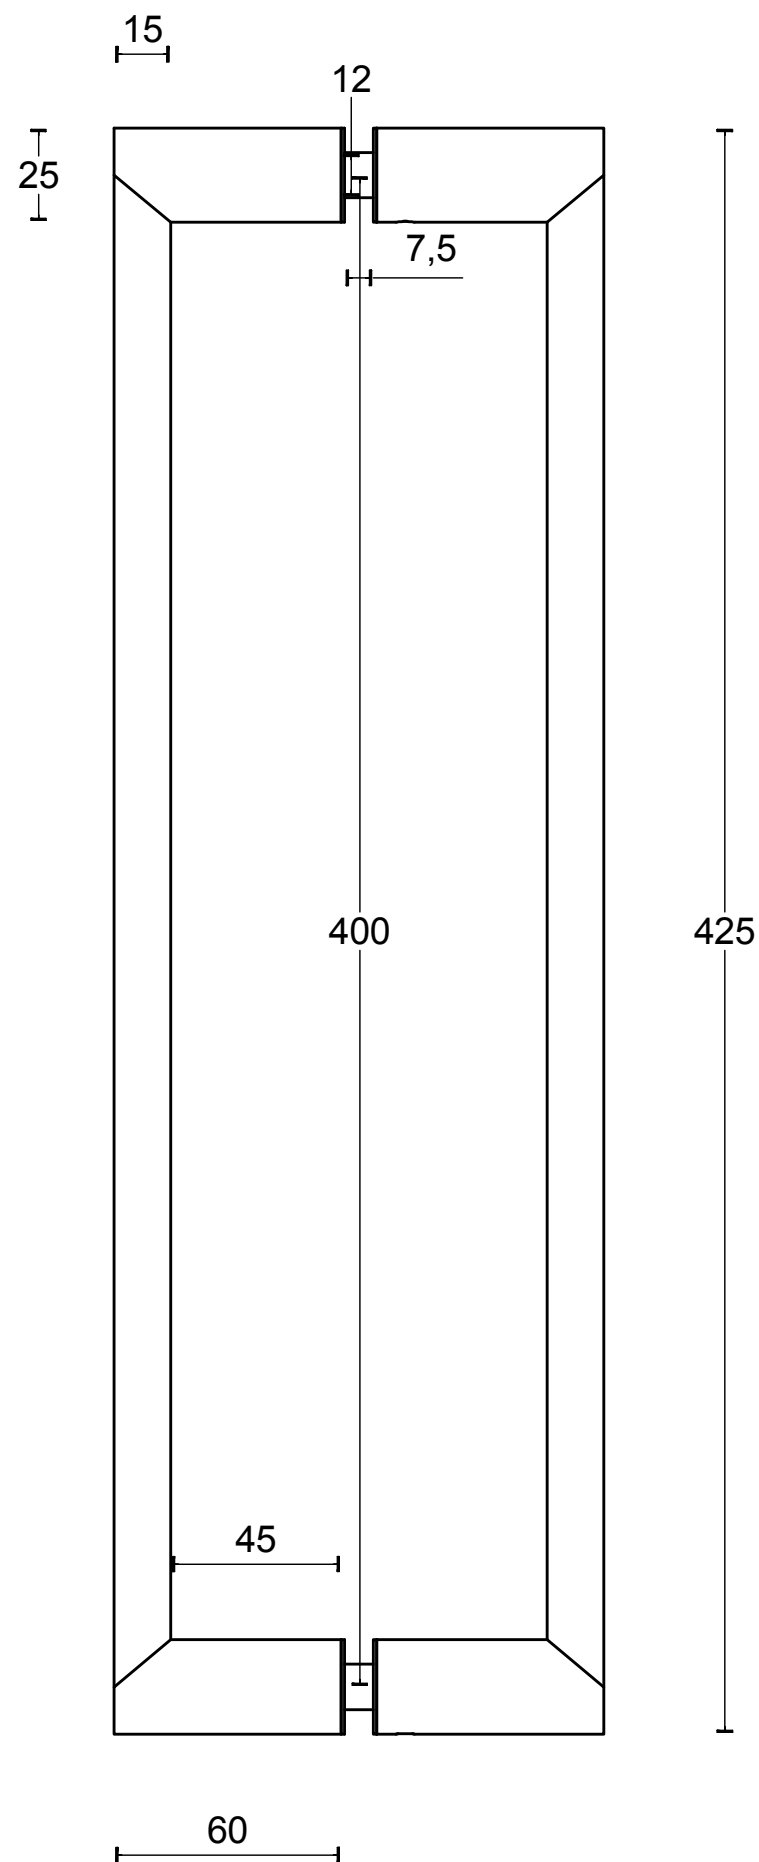

PBA 400 NP

solid pull handle
concealed fixing
stainless steel

FORMANI [®]		Part number:	
		Description:	
Doc no.: 3701G001 PBA400 NP V01.dwg	PBA 400 NP		Format:
Drawn by: Christian Brimbois			Creation date: 5-10-2018
FORMANI HOLLAND B.V. EUROPALAAN 12 6199 AB MAASTRICHT-AIRPORT NL T +31 (0)43 308 90 00 INFO@FORMANI.COM FORMANI.COM			

PBA 400 PS

solid pull handle
bolt through fixing
stainless steel

<h1>FORMANI®</h1>		Part number:	
		Description:	
Doc no.: 3701G001 PBA400 PS V01.dwg		<h2>PBA 400 PS</h2>	
Drawn by: Christian Brimbois	Creation date: 5-10-2018	<h3>A3</h3>	
FORMANI HOLLAND B.V. EUROPALAAN 12 6199 AB MAASTRICHT-AIRPORT NL T +31 (0)43 308 90 00 INFO@FORMANI.COM FORMANI.COM			

PBA 400 PA

solid pull handle
back to back fixing
stainless steel

25

<h1>FORMANI®</h1>		Part number:	
		Description:	
Doc no.: 3701G001 PBA400 PA V01.dwg		<h2>PBA 400 PA</h2>	
Drawn by: Christian Brimbois	Creation date: 5-10-2018	<h3>A3</h3>	
FORMANI HOLLAND B.V. EUROPALAAN 12 6199 AB MAASTRICHT-AIRPORT NL T +31 (0)43 308 90 00 INFO@FORMANI.COM FORMANI.COM			