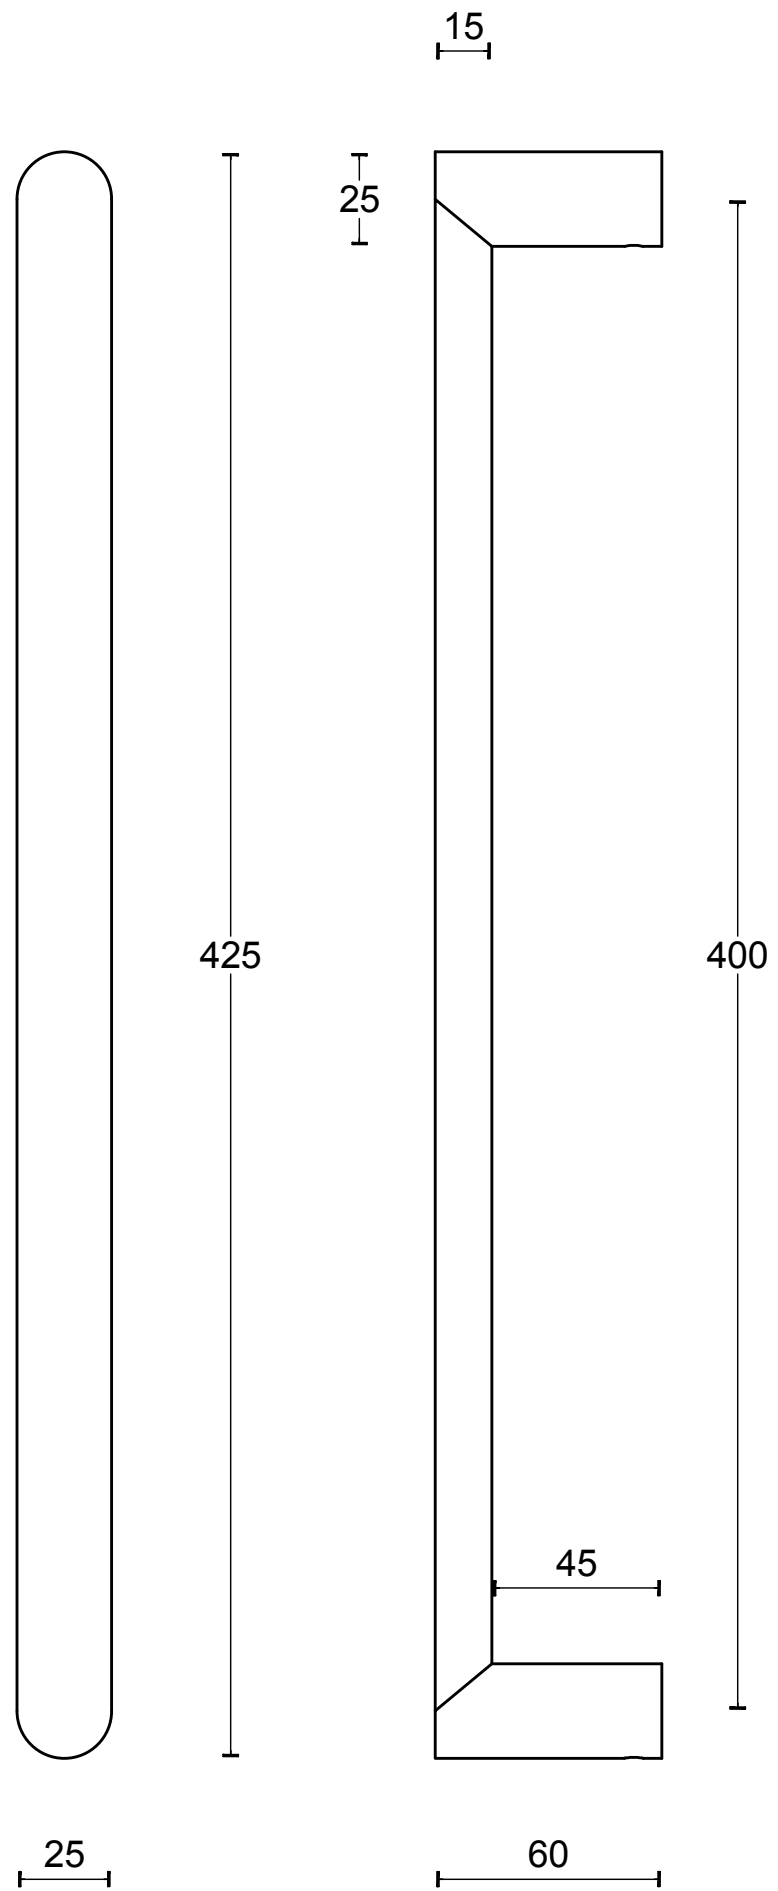

PBA 400 NP

solid pull handle
concealed fixing
stainless steel

FORMANI [®]		Part number:	
		Description:	
Doc no.: 3701G001 PBA400 NP V01.dwg	PBA 400 NP		Format:
Drawn by: Christian Brimbois			Creation date: 5-10-2018
FORMANI HOLLAND B.V. EUROPALAAN 12 6199 AB MAASTRICHT-AIRPORT NL T +31 (0)43 308 90 00 INFO@FORMANI.COM FORMANI.COM			

PBA 400 PS

solid pull handle
bolt through fixing
stainless steel

<h1>FORMANI®</h1>		Part number:	
		Description:	
Doc no.: 3701G001 PBA400 PS V01.dwg		<h2>PBA 400 PS</h2>	
Drawn by: Christian Brimbois	Creation date: 5-10-2018	<h3>A3</h3>	
FORMANI HOLLAND B.V. EUROPALAAN 12 6199 AB MAASTRICHT-AIRPORT NL T +31 (0)43 308 90 00 INFO@FORMANI.COM FORMANI.COM			

PBA 400 PA

solid pull handle
back to back fixing
stainless steel

25

<h1>FORMANI®</h1>		Part number:	
		Description:	
Doc no.: 3701G001 PBA400 PA V01.dwg		<h2>PBA 400 PA</h2>	
Drawn by: Christian Brimbois	Creation date: 5-10-2018	<h3>A3</h3>	
FORMANI HOLLAND B.V. EUROPALAAN 12 6199 AB MAASTRICHT-AIRPORT NL T +31 (0)43 308 90 00 INFO@FORMANI.COM FORMANI.COM			