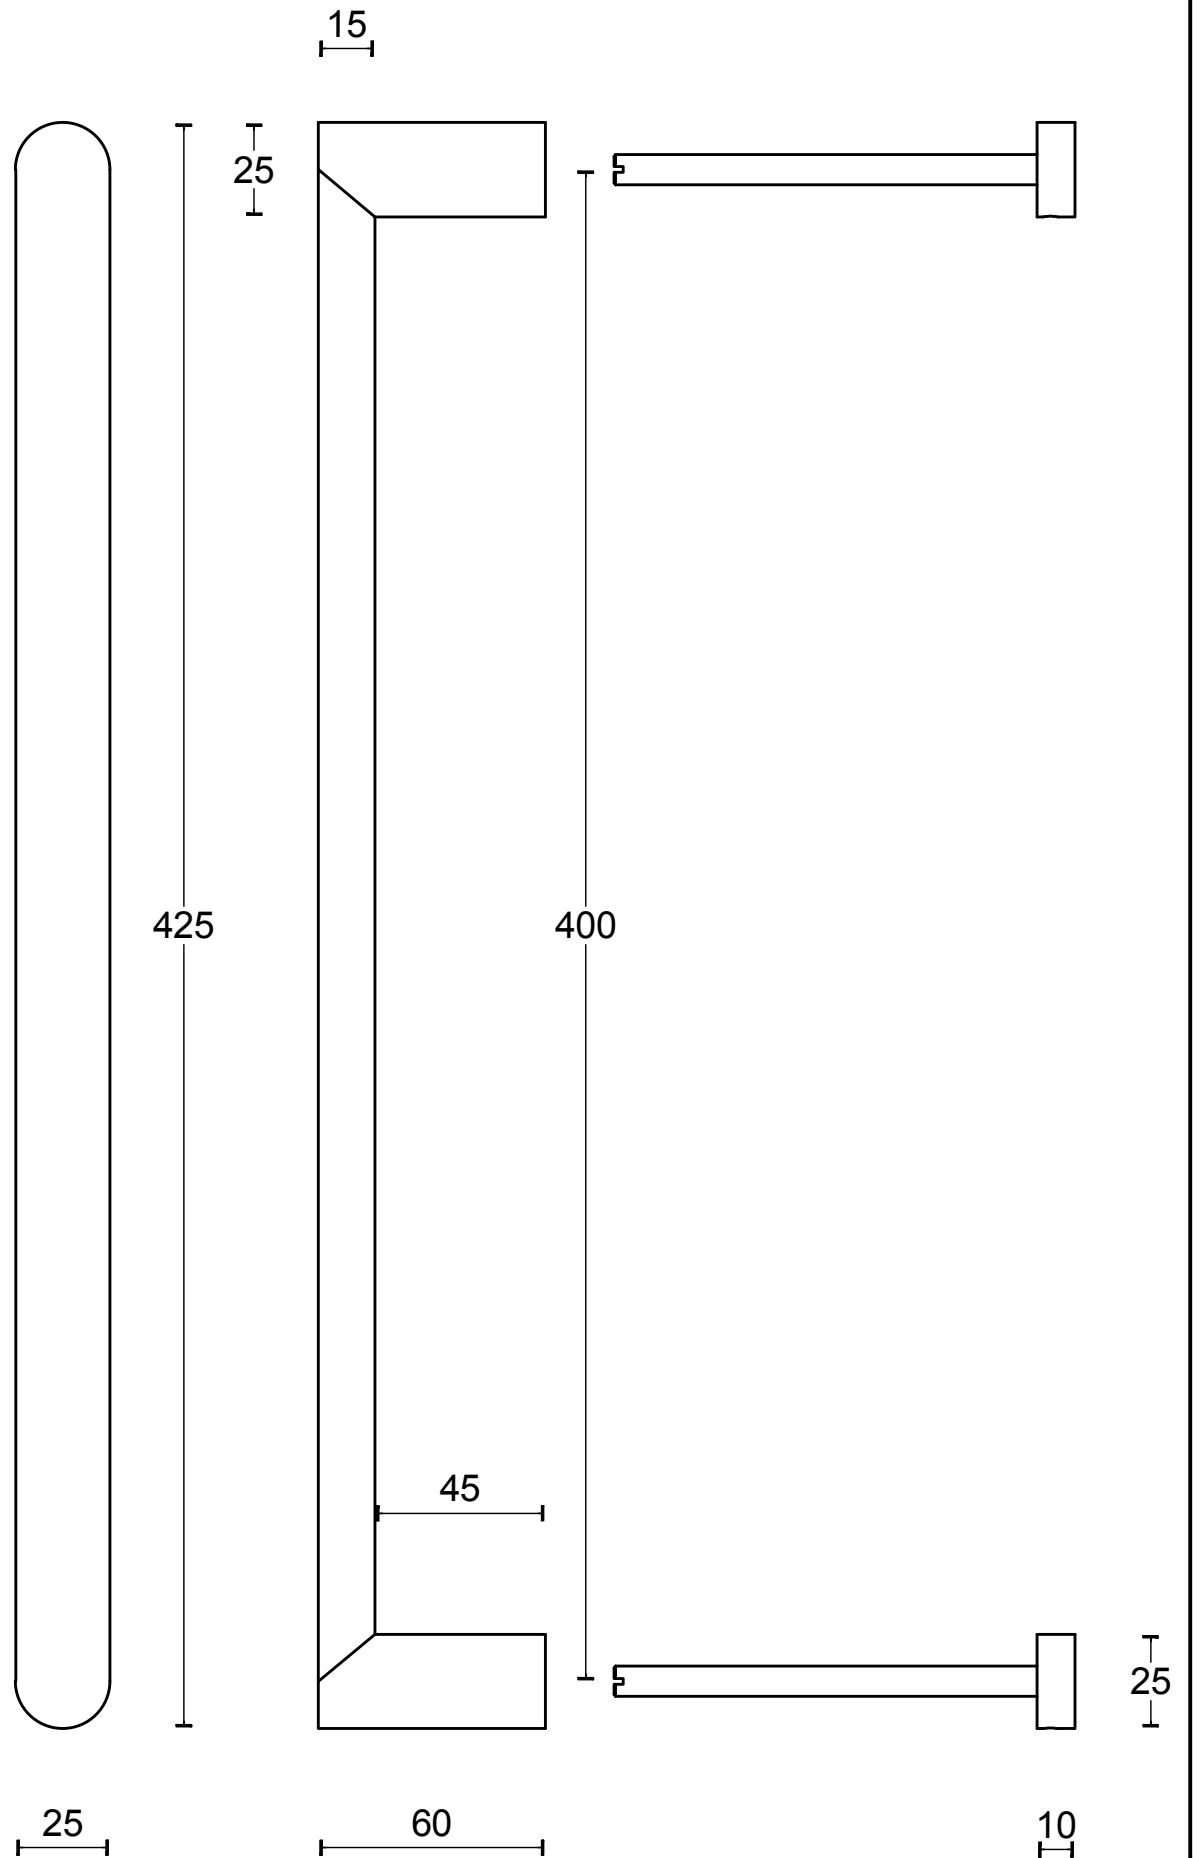

PBA 400 NP

solid pull handle
concealed fixing
stainless steel

FORMANI [®]		Part number:	
		Description:	
Doc no.: 3701G001 PBA400 NP V01.dwg	PBA 400 NP		Format:
Drawn by: Christian Brimbois			Creation date: 5-10-2018
FORMANI HOLLAND B.V. EUROPALAAN 12 6199 AB MAASTRICHT-AIRPORT NL T +31 (0)43 308 90 00 INFO@FORMANI.COM FORMANI.COM			

PBA 400 PS

solid pull handle
bolt through fixing
stainless steel

<h1>FORMANI®</h1>		Part number:	
		Description:	
Doc no.: 3701G001 PBA400 PS V01.dwg		<h2>PBA 400 PS</h2>	
Drawn by: Christian Brimbois	Creation date: 5-10-2018	<h3>A3</h3>	
FORMANI HOLLAND B.V. EUROPALAAN 12 6199 AB MAASTRICHT-AIRPORT NL T +31 (0)43 308 90 00 INFO@FORMANI.COM FORMANI.COM			

PBA 400 PA

solid pull handle
back to back fixing
stainless steel

25

<h1>FORMANI®</h1>		Part number:	
		Description:	
Doc no.: 3701G001 PBA400 PA V01.dwg		<h2>PBA 400 PA</h2>	
Drawn by: Christian Brimbois	Creation date: 5-10-2018	<h3>A3</h3>	
FORMANI HOLLAND B.V. EUROPALAAN 12 6199 AB MAASTRICHT-AIRPORT NL T +31 (0)43 308 90 00 INFO@FORMANI.COM FORMANI.COM			