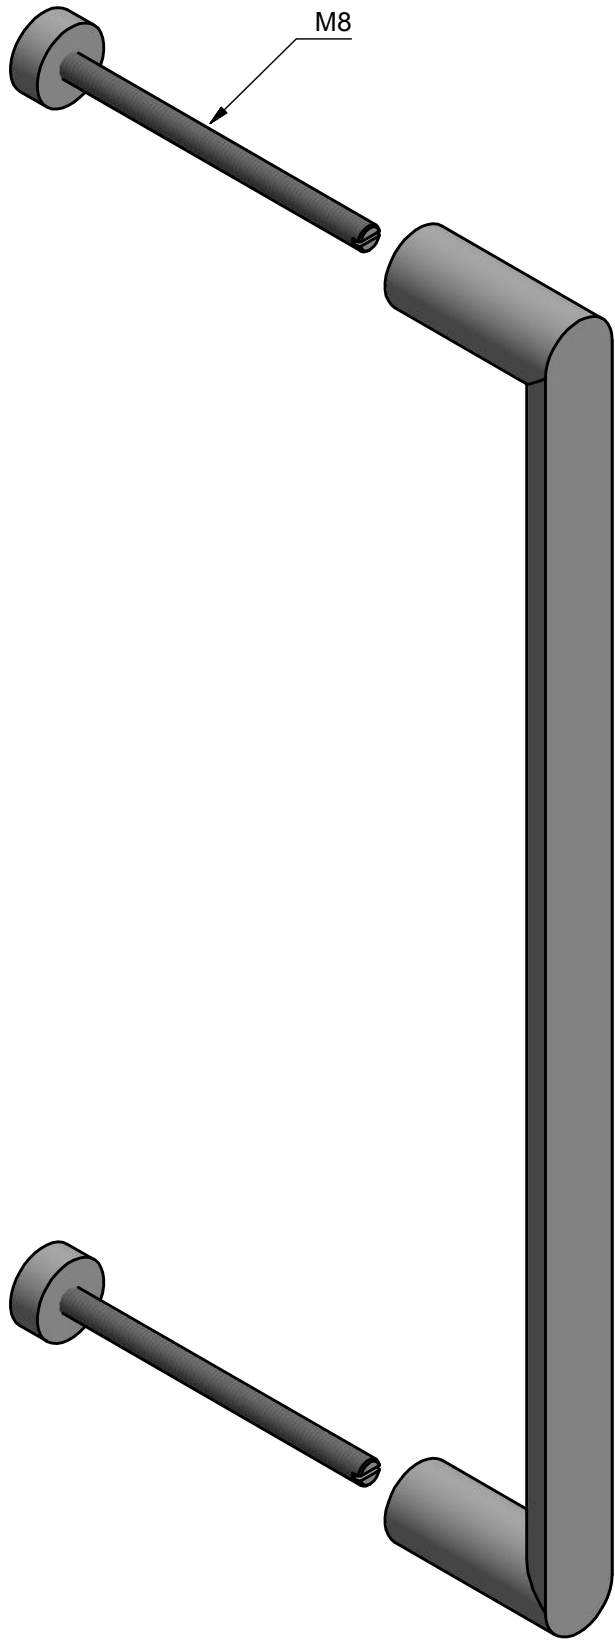

PBA 400 NP

solid pull handle
concealed fixing
stainless steel

FORMANI [®]		Part number:	
		Description:	
Doc no.: 3701G001 PBA400 NP V01.dwg	PBA 400 NP		Format:
Drawn by: Christian Brimbois			Creation date: 5-10-2018
FORMANI HOLLAND B.V. EUROPALAAN 12 6199 AB MAASTRICHT-AIRPORT NL T +31 (0)43 308 90 00 INFO@FORMANI.COM FORMANI.COM			

PBA 400 PS

solid pull handle
bolt through fixing
stainless steel

<h1>FORMANI®</h1>		Part number:	
		Description:	
Doc no.: 3701G001 PBA400 PS V01.dwg		<h2>PBA 400 PS</h2>	
Drawn by: Christian Brimbois	Creation date: 5-10-2018	<h3>A3</h3>	
FORMANI HOLLAND B.V. EUROPALAAN 12 6199 AB MAASTRICHT-AIRPORT NL T +31 (0)43 308 90 00 INFO@FORMANI.COM FORMANI.COM			

PBA 400 PA

solid pull handle
back to back fixing
stainless steel

25

<h1>FORMANI®</h1>		Part number:	
		Description:	
Doc no.: 3701G001 PBA400 PA V01.dwg		<h2>PBA 400 PA</h2>	
Drawn by: Christian Brimbois	Creation date: 5-10-2018	<h3>A3</h3>	
FORMANI HOLLAND B.V. EUROPALAAN 12 6199 AB MAASTRICHT-AIRPORT NL T +31 (0)43 308 90 00 INFO@FORMANI.COM FORMANI.COM			