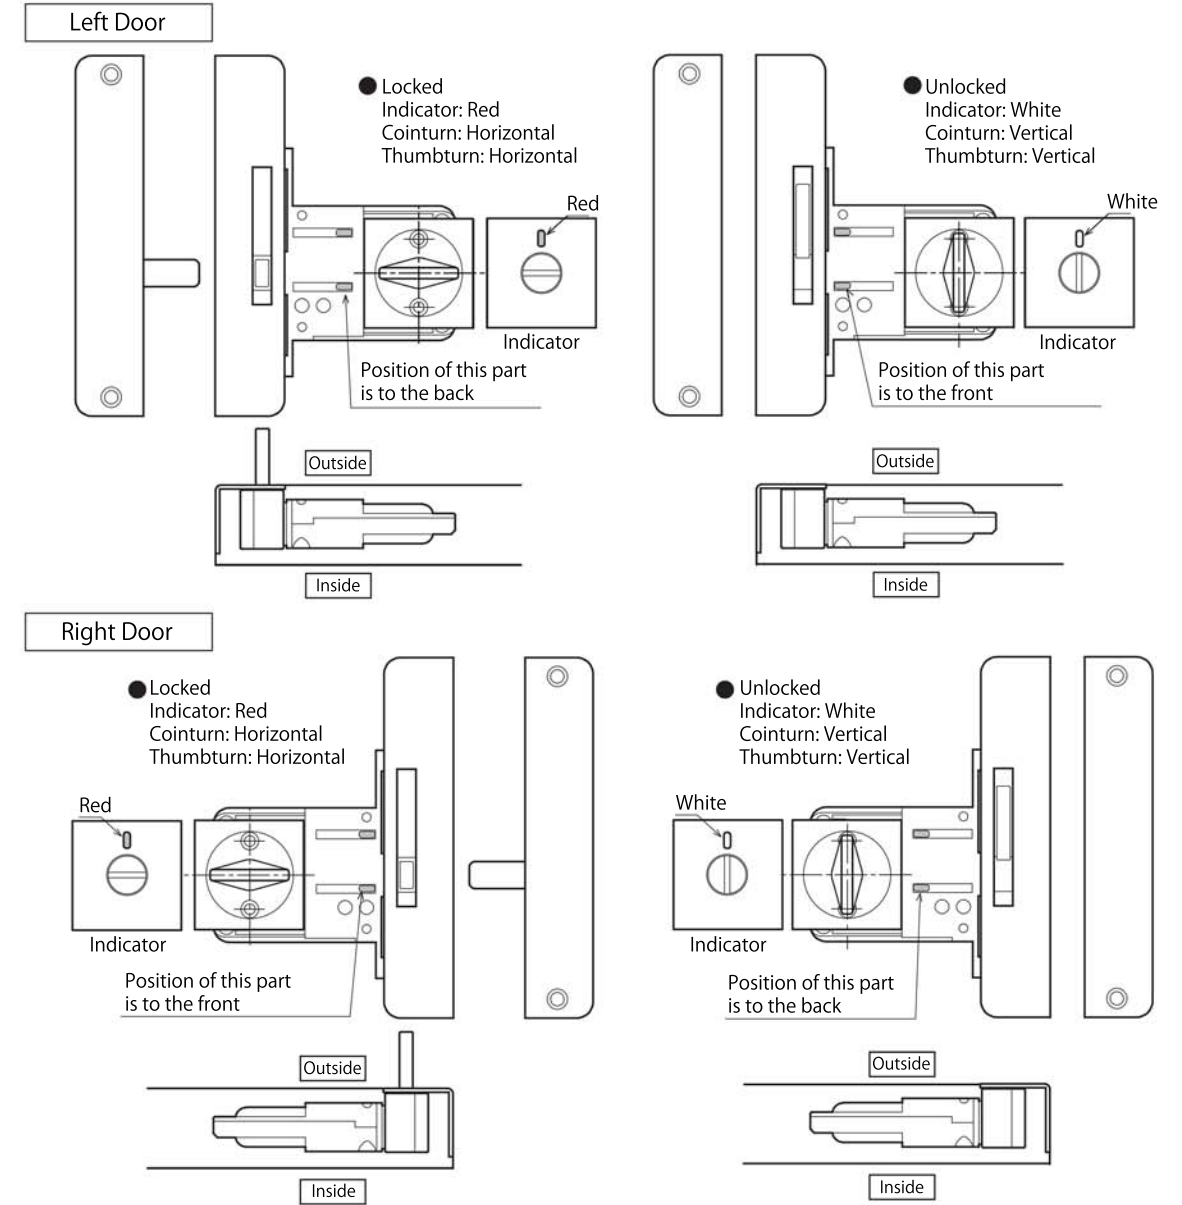

KY-17/18

* This product is designed to accommodate various door thickness. Please refer to the list below for the appropriate length required.
 * Door thickness: 33 ~ 42mm

KY-17 / KY-18
 Fits KM-17 / KM-18

Indicator Installment Position

* Direction of Deadbolt (outdoor/indoor) will depend on the notch on the door and frame.

⚠ Caution

- * After installation, please check to ensure product has been installed properly.
- * Do not close door while deadbolt is out. This will damage the frame and/or the product.
- * Do not dispose the installation sheet after installation. Instead, please pass it to product user.
- * This product is for indoor usage only. As it is not waterproof, please do not install it outdoor or in places that has a high humidity level. It may lead to corrosion and result in parts falling out and causing injury.