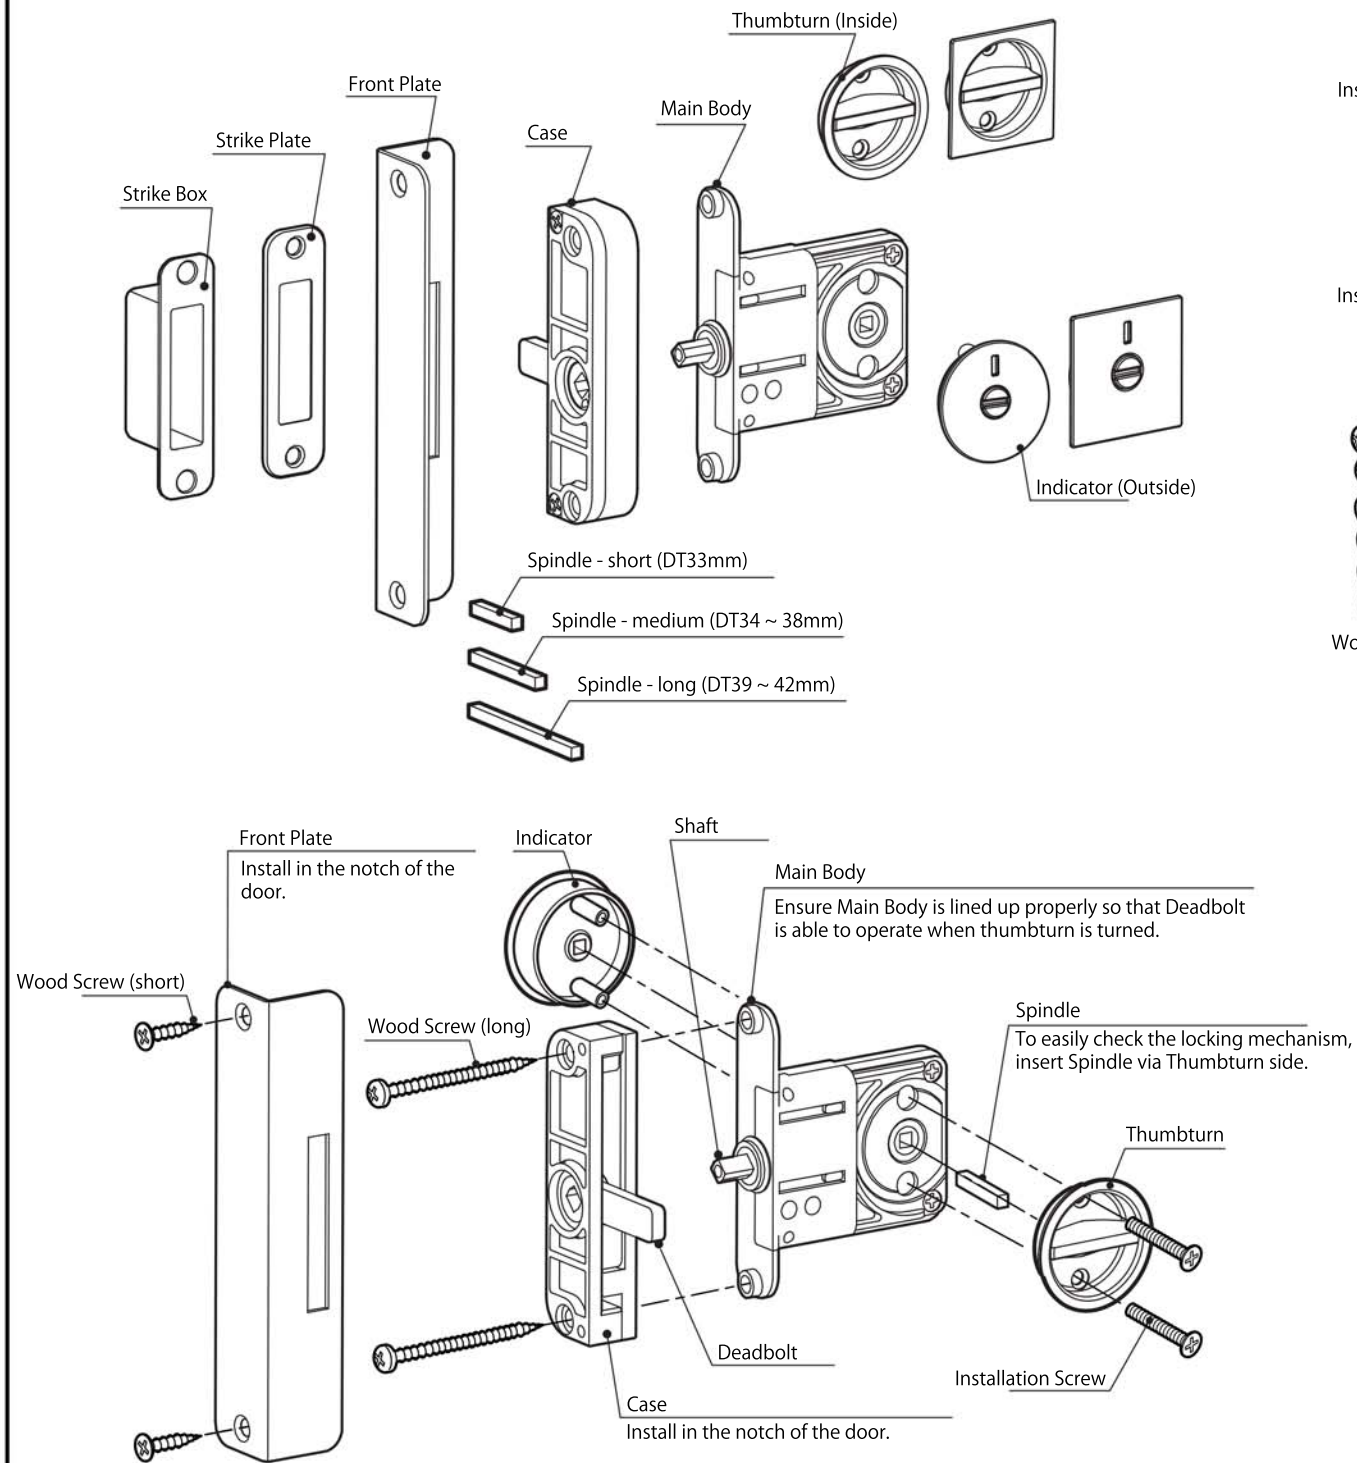

KY-17/18

* This product is designed to accommodate various door thickness. Please refer to the list below for the appropriate length required.
 * Door thickness: 33 ~ 42mm

KY-17 / KY-18
 Fits KM-17 / KM-18

Indicator Installment Position

* Direction of Deadbolt (outdoor/indoor) will depend on the notch on the door and frame.

⚠ Caution

- * After installation, please check to ensure product has been installed properly.
- * Do not close door while deadbolt is out. This will damage the frame and/or the product.
- * Do not dispose the installation sheet after installation. Instead, please pass it to product user.
- * This product is for indoor usage only. As it is not waterproof, please do not install it outdoor or in places that has a high humidity level. It may lead to corrosion and result in parts falling out and causing injury.