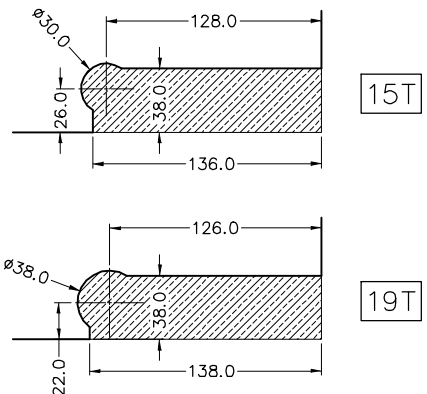

Glass Fitting

UNIT:mm

Material	Material NO.	Cover Finish
Stainless Steel	SUS316	PSS,BSS,PVD
	SUS304	
Aluminium	AL1050	AL,GD,DU,DB
Brass	C2680	PB,BSB

Maximum Door Weight: 130kg(286lbs)
Maximum Door Width: 1100mm(43")
For 15mm(5/8")~19mm(3/4")Glass

- { PSS: Polished Stainless Steel
- { BSS: Brushed Stainless Steel
- { PVD: Polished Zirconium
- { AL: Brushed Aluminium Anodizing
- { CL: Matt Aluminium Anodizing
- { DU: Duranodic Aluminium Anodizing
- { DB: Brushed Duranodic Aluminium Anodizing
- { PB: Polished Brass
- { BSB: Brushed Satin Brass

GF1000

GF2000

GF4000