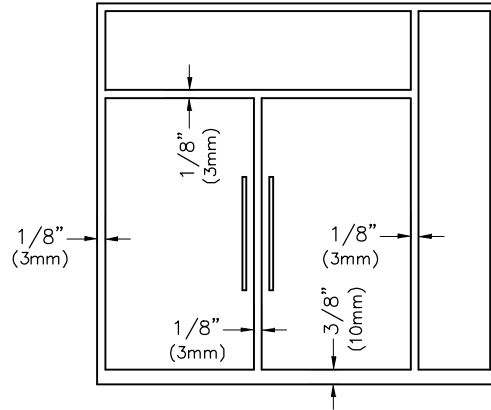

Glass Fitting

UNIT:mm

Material	Material NO.	Cover Finish
Stainless Steel	SUS316	PSS,BSS,PVD
	SUS304	
Aluminium	AL1050	AL,GD,DU,DB
Brass	C2680	PB,BSB

Maximum Door Weight: 130kg(286lbs)
 Maximum Door Width: 1100mm(43")
 For 15mm(5/8")~19mm(3/4")Glass