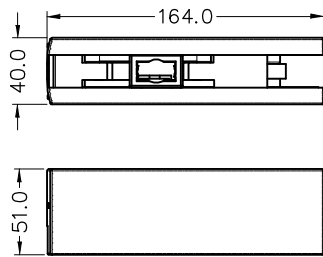

Glass Fitting

UNIT:mm

Material	Material NO.	Cover Finish
Stainless Steel	SUS316	PSS,BSS,PVD
	SUS304	
Aluminium	AL1050	AL,GD,DU,DB
Brass	C2680	PB,BSB

Maximum Door Weight: 130kg(286lbs)
Maximum Door Width: 1100mm(43")
For 15mm(5/8")~19mm(3/4")Glass

- { PSS: Polished Stainless Steel
- { BSS: Brushed Stainless Steel
- { PVD: Polished Zirconium
- { AL: Brushed Aluminium Anodizing
- { CL: Matt Aluminium Anodizing
- { DU: Duranodic Aluminium Anodizing
- { DB: Brushed Duranodic Aluminium Anodizing
- { PB: Polished Brass
- { BSB: Brushed Satin Brass

GF1000

GF2000

GF4000