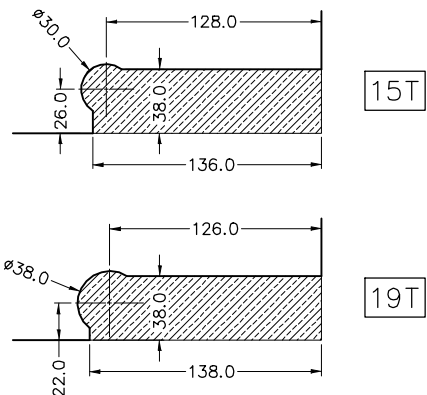

Glass Fitting

UNIT:mm

Material	Material NO.	Cover Finish
Stainless Steel	SUS316	PSS,BSS,PVD
	SUS304	
Aluminium	AL1050	AL,GD,DU,DB
Brass	C2680	PB,BSB

Maximum Door Weight: 130kg(286lbs)
Maximum Door Width: 1100mm(43")
For 15mm(5/8")~19mm(3/4")Glass

- { PSS: Polished Stainless Steel
- { BSS: Brushed Stainless Steel
- { PVD: Polished Zirconium
- { AL: Brushed Aluminium Anodizing
- { CL: Matt Aluminium Anodizing
- { DU: Duranodic Aluminium Anodizing
- { DB: Brushed Duranodic Aluminium Anodizing
- { PB: Polished Brass
- { BSB: Brushed Satin Brass

GF1000

GF2000

GF4000