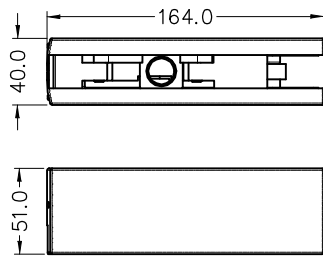

Glass Fitting

UNIT:mm

Material	Material NO.	Cover Finish
Stainless Steel	SUS316	PSS,BSS,PVD
	SUS304	
Aluminium	AL1050	AL,GD,DU,DB
Brass	C2680	PB,BSB

Maximum Door Weight: 130kg(286lbs)
Maximum Door Width: 1100mm(43")
For 15mm(5/8")~19mm(3/4")Glass

- { PSS: Polished Stainless Steel
- { BSS: Brushed Stainless Steel
- { PVD: Polished Zirconium
- { AL: Brushed Aluminium Anodizing
- { CL: Matt Aluminium Anodizing
- { DU: Duranodic Aluminium Anodizing
- { DB: Brushed Duranodic Aluminium Anodizing
- { PB: Polished Brass
- { BSB: Brushed Satin Brass

GF1000

GF2000

GF4000