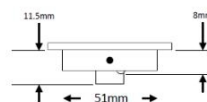

Dimensional Tolerance +/- 1.5mm

Concealed fixing method

TURNSTYLE DESIGNS LTD

Factory: Baron Way, Roundswell Business Park, Barnstaple, Devon, EX31 3TB, England
+44 (0)1271 325325 - www.turnstyledesigns.com - sales@turnstyledesigns.com