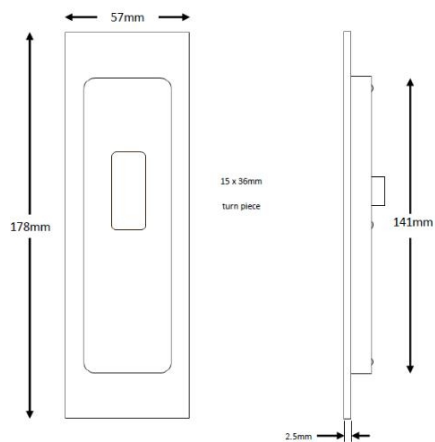

Dimensional Tolerance +/- 1.5mm

Concealed fixing method

TURNSTYLE DESIGNS LTD

Factory: Baron Way, Roundswell Business Park, Barnstaple, Devon, EX31 3TB, England
+44 (0)1271 325325 - www.turnstyledesigns.com - sales@turnstyledesigns.com