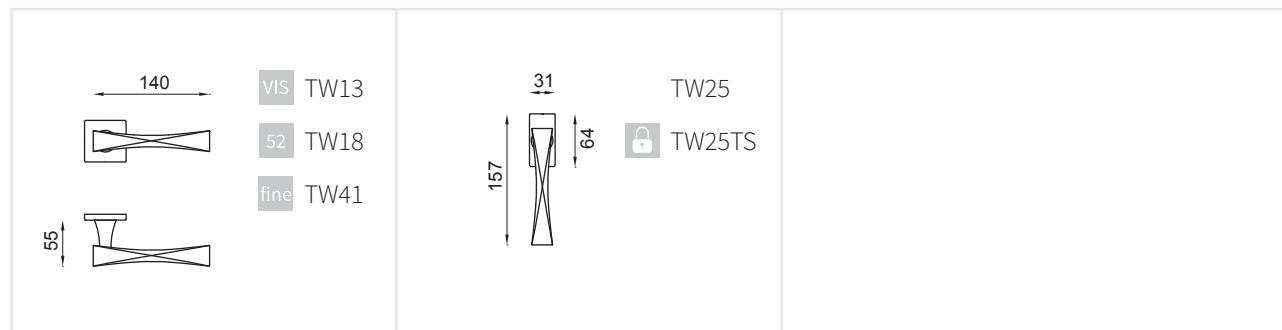

VIS Garantito 10 anni
10 years guaranteed

fine Less is fine
4 mm

Attestato di resistenza al fuoco
Attestation of fire resistance

TSDK total security DK
TSDK total security dreh kipp

“I WANT TO CHANGE THE WORLD”