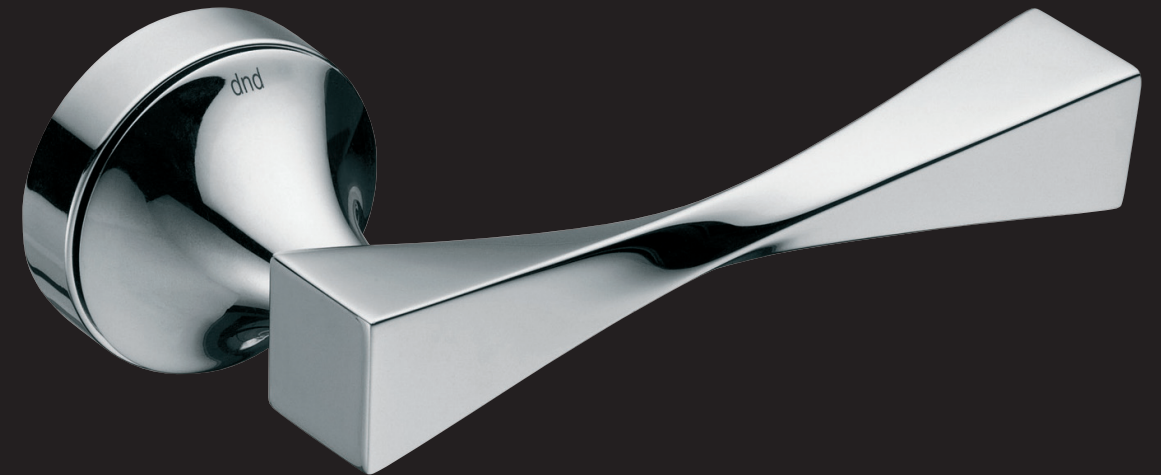

“I WANT TO CHANGE THE WORLD”