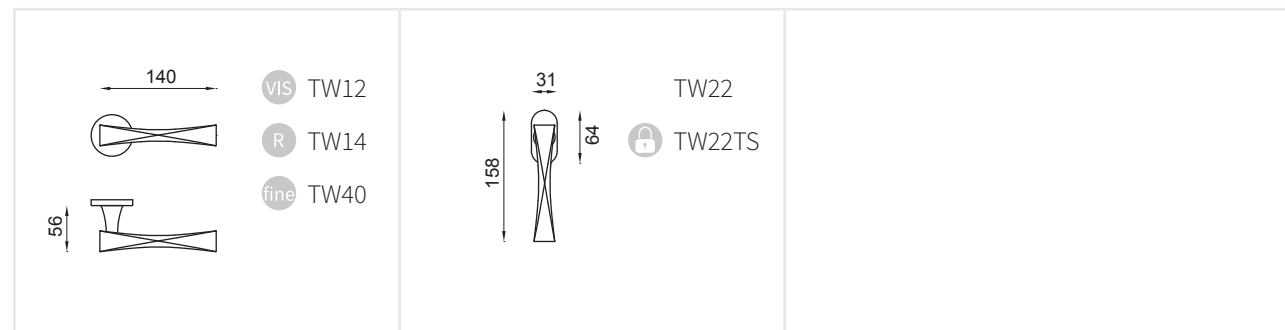

TWIST

Design: Karim Rashid

Ottone stampato a caldo
Hot stamped brass

Prodotto italiano

OC
Power cromo lucido
Power polished chrome

PCS
Power cromosat
Power satin chrome

ONS
Nickelsat
Satin Nickel

PVX
PVD inox
Steel PVD