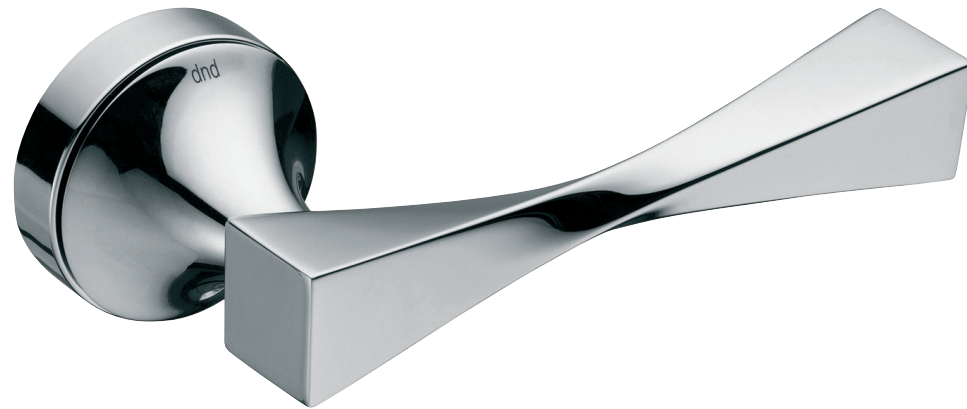

TWIST

Design: Karim Rashid

Ottone stampato a caldo
Hot stamped brass

Prodotto italiano

OC
Power cromo lucido
Power polished chrome

PCS
Power cromosat
Power satin chrome

ONS
Nickelsat
Satin Nickel

PVX
PVD inox
Steel PVD

VIS Garantito 10 anni
10 years guaranteed

fine Less is fine
4 mm

Attestato di resistenza al fuoco
Attestation of fire resistance

TSDK total security DK
TSDK total security dreh kipp

“I WANT TO CHANGE THE WORLD”