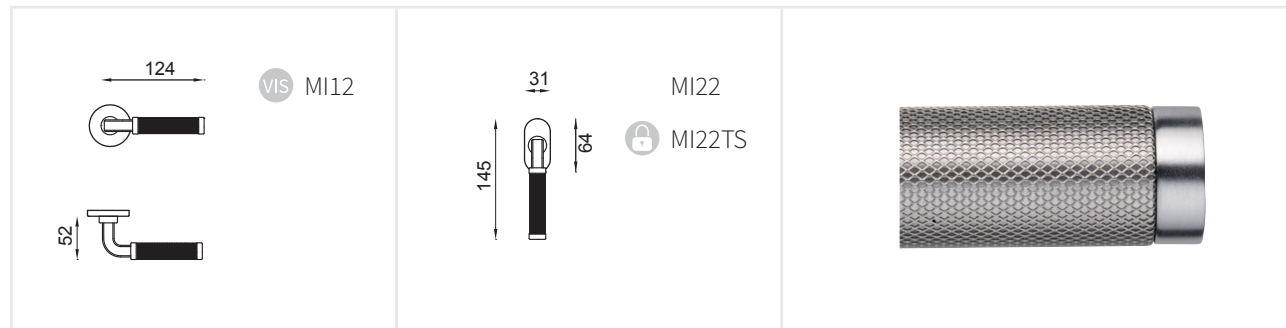

OC + R
Cromo lucido + rete
Polished chrome + grid

OCS + R
Cromosatinato + rete
Satin chrome + grid

CNE
Cromo lucido - Nero
Polished chrome - Black

CSNE
Cromosatinato - nero
Satin chrome - black

VIS Garantito 10 anni
10 years guarantee