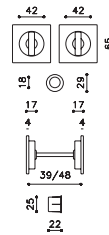

D127

ottone/brass

- CR Cromo lucido / Bright chrome
- CO Cromo satinato / Satin chrome
- CA Cromo lucido-satinato / Chrome bright-satin
- ZL SuperOro lucido / SuperGold bright
- TS SuperOro satinato / SuperGold satin
- NL SuperNichel lucido / SuperNickel bright
- NS SuperNichel satinato / SuperNickel satin
- IS SuperInox satinato / SuperStainlessSteel satin
- RS SuperRame satinato / SuperCopper satin
- DS SuperBronzo satinato / SuperBronze satin
- US SuperAntracite satinato / SuperAnthracite satin