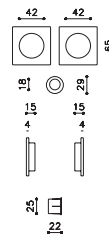

ottone/brass

- CR Cromo lucido / Bright chrome
- CO Cromo satinato / Satin chrome
- CA Cromo lucido-satinato / Chrome bright-satin
- ZL SuperOro lucido / SuperGold bright
- TS SuperOro satinato / SuperGold satin
- NL SuperNichel lucido / SuperNickel bright
- NS SuperNichel satinato / SuperNickel satin
- IS SuperInox satinato / SuperStainlessSteel satin
- RS SuperRame satinato / SuperCopper satin
- DS SuperBronzo satinato / SuperBronze satin
- US SuperAntracite satinato / SuperAnthracite satin

D129