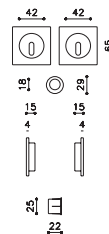

ottone/brass

- CR Cromo lucido / Bright chrome
- CO Cromo satinato / Satin chrome
- CA Cromo lucido-satinato / Chrome bright-satin
- ZL SuperOro lucido / SuperGold bright
- TS SuperOro satinato / SuperGold satin
- NL SuperNichel lucido / SuperNickel bright
- NS SuperNichel satinato / SuperNickel satin
- IS SuperInox satinato / SuperStainlessSteel satin
- RS SuperRame satinato / SuperCopper satin
- DS SuperBronzo satinato / SuperBronze satin
- US SuperAntracite satinato / SuperAnthracite satin