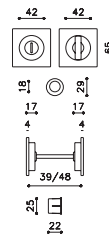

D127

ottone/brass

- CR Cromo lucido / Bright chrome
- CO Cromo satinato / Satin chrome
- CA Cromo lucido-satinato / Chrome bright-satin
- ZL SuperOro lucido / SuperGold bright
- TS SuperOro satinato / SuperGold satin
- NL SuperNichel lucido / SuperNickel bright
- NS SuperNichel satinato / SuperNickel satin
- IS SuperInox satinato / SuperStainlessSteel satin
- RS SuperRame satinato / SuperCopper satin
- DS SuperBronzo satinato / SuperBronze satin
- US SuperAntracite satinato / SuperAnthracite satin