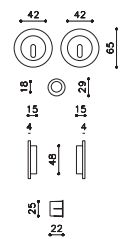

ottone/brass

- CR Cromo lucido / Bright chrome
- CO Cromo satinato / Satin chrome
- CA Cromo lucido-satinato / Chrome bright-satin
- ZL SuperOro lucido / SuperGold bright
- TS SuperOro satinato / SuperGold satin
- NL SuperNichel lucido / SuperNickel bright
- NS SuperNichel satinato / SuperNickel satin
- IS SuperInox satinato / SuperStainlessSteel satin
- RS SuperRame satinato / SuperCopper satin
- DS SuperBronzo satinato / SuperBronze satin
- US SuperAntracite satinato / SuperAnthracite satin

D135