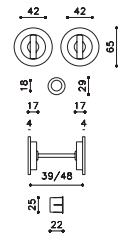

ottone/brass

- CR Cromo lucido / Bright chrome
- CO Cromo satinato / Satin chrome
- CA Cromo lucido-satinato / Chrome bright-satin
- ZL SuperOro lucido / SuperGold bright
- TS SuperOro satinato / SuperGold satin
- NL SuperNichel lucido / SuperNickel bright
- NS SuperNichel satinato / SuperNickel satin
- IS SuperInox satinato / SuperStainlessSteel satin
- RS SuperRame satinato / SuperCopper satin
- DS SuperBronzo satinato / SuperBronze satin
- US SuperAntracite satinato / SuperAnthracite satin

D133