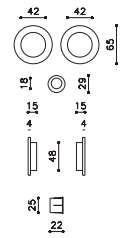

ottone/brass

- CR Cromo lucido / Bright chrome
- CO Cromo satinato / Satin chrome
- CA Cromo lucido-satinato / Chrome bright-satin
- ZL SuperOro lucido / SuperGold bright
- TS SuperOro satinato / SuperGold satin
- NL SuperNichel lucido / SuperNickel bright
- NS SuperNichel satinato / SuperNickel satin
- IS SuperInox satinato / SuperStainlessSteel satin
- RS SuperRame satinato / SuperCopper satin
- DS SuperBronzo satinato / SuperBronze satin
- US SuperAntracite satinato / SuperAnthracite satin

D134