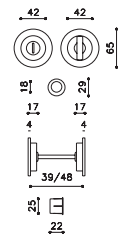

ottone/brass

- CR Cromo lucido / Bright chrome
- CO Cromo satinato / Satin chrome
- CA Cromo lucido-satinato / Chrome bright-satin
- ZL SuperOro lucido / SuperGold bright
- TS SuperOro satinato / SuperGold satin
- NL SuperNichel lucido / SuperNickel bright
- NS SuperNichel satinato / SuperNickel satin
- IS SuperInox satinato / SuperStainlessSteel satin
- RS SuperRame satinato / SuperCopper satin
- DS SuperBronzo satinato / SuperBronze satin
- US SuperAntracite satinato / SuperAnthracite satin