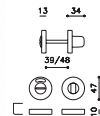

Verona V Studio Olivari

ottone/brass

- EL BioCromo lucido/BioChrome bright
- CR Cromo lucido/Bright chrome
- CO Cromo satinato/Satin chrome
- NP Nero opaco/Mat black
- ZL SuperOro lucido/SuperGold bright
- TS SuperOro satinato/SuperGold satin
- NL SuperNichel lucido/SuperNickel bright
- NS SuperNichel satinato/SuperNickel satin
- IS SuperInox satinato/
  SuperStainlessSteel satin
- RS SuperRame satinato/
  SuperCopper satin
- DS SuperBronzo satinato/
  SuperBronze satin
- US SuperAntracite satinato/
  SuperAnthracite satin

H106V6

H109V6