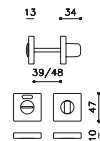

Verona Q Studio Olivari

ottone/brass

- EL BioCromo lucido/BioChrome bright
- CR Cromo lucido/Bright chrome
- CO Cromo satinato/Satin chrome
- ZL SuperOro lucido/SuperGold bright
- NL SuperNichel lucido/SuperNickel bright
- NS SuperNichel satinato/SuperNickel satin
- IS SuperInox satinato/
  SuperStainlessSteel satin
- RS SuperRame satinato/
  SuperCopper satin
- DS SuperBronzo satinato/
  SuperBronze satin
- US SuperAntracite satinato/
  SuperAnthracite satin

H117V6

H118V6