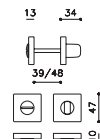

## ottone/brass

- EL BioCromo lucido/BioChrome bright
- CR Cromo lucido/Bright chrome
- CO Cromo satinato/Satin chrome
- ZL SuperOro lucido/SuperGold bright
- NL SuperNichel lucido/SuperNickel bright
- NS SuperNichel satinato/SuperNickel satin
- IS SuperInox satinato/  
SuperStainlessSteel satin
- RS SuperRame satinato/  
SuperCopper satin
- DS SuperBronzo satinato/  
SuperBronze satin
- US SuperAntracite satinato/  
SuperAnthracite satin