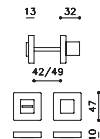

## ottone/brass

- EL BioCromo lucido/BioChrome bright
- CR Cromo lucido/Bright chrome
- CO Cromo satinato/Satin chrome
- ZL SuperOro lucido/SuperGold bright
- NL SuperNichel lucido/SuperNickel bright
- NS SuperNichel satinato/SuperNickel satin
- IS SuperInox satinato/  
SuperStainlessSteel satin
- RS SuperRame satinato/  
SuperCopper satin
- DS SuperBronzo satinato/  
SuperBronze satin
- US SuperAntracite satinato/  
SuperAnthracite satin