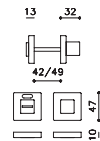

Cubo Studio Olivari

ottone/brass

- EL BioCromo lucido/BioChrome bright
- CR Cromo lucido/Bright chrome
- CO Cromo satinato/Satin chrome
- ZL SuperOro lucido/SuperGold bright
- NL SuperNichel lucido/SuperNickel bright
- NS SuperNichel satinato/SuperNickel satin
- IS SuperInox satinato/
  SuperStainlessSteel satin
- RS SuperRame satinato/
  SuperCopper satin
- DS SuperBronzo satinato/
  SuperBronze satin
- US SuperAntracite satinato/
  SuperAnthracite satin

H136VF6