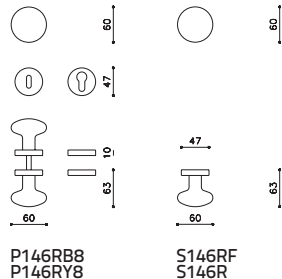

ottone/brass

CR Cromo lucido/Bright chrome

CO Cromo satinato/Satin chrome

AN Anticato/Antiqued

ZL SuperOro lucido/SuperGold bright

TS SuperOro satinato/SuperGold satin

NL SuperNichel lucido/
SuperNickel bright

IS SuperInox satinato/
SuperStainlessSteel satin

RS SuperRame satinato/
SuperCopper satin

DS SuperBronzo satinato/
SuperBronze satin

US SuperAntracite satinato/
SuperAnthracite satin