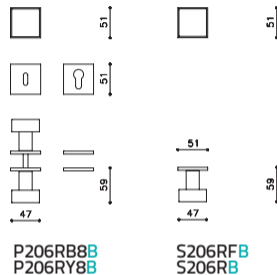

ottone/brass

CR Cromo lucido/Bright chrome

CO Cromo satinato/Satin chrome

ZL SuperOro lucido/SuperGold bright

NL SuperNichel lucido/
SuperNickel bright

IS SuperInox satinato/
SuperStainlessSteel satin

RS SuperRame satinato/
SuperCopper satin

DS SuperBronzo satinato/
SuperBronze satin

US SuperAntracite satinato/
SuperAnthracite satin