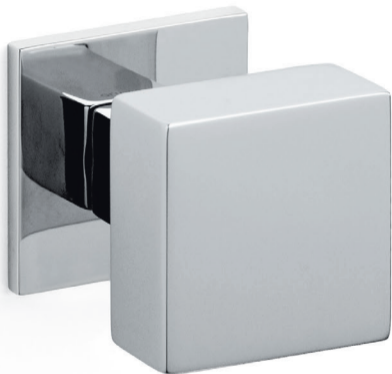

Diana Studio Olivari

ottone/brass

CR Cromo lucido/Bright chrome

CO Cromo satinato/Satin chrome

ZL SuperOro lucido/SuperGold bright

NL SuperNichel lucido/
SuperNickel bright

IS SuperInox satinato/
SuperStainlessSteel satin

RS SuperRame satinato/
SuperCopper satin

DS SuperBronzo satinato/
SuperBronze satin

US SuperAntracite satinato/
SuperAnthracite satin

OLIVARI 