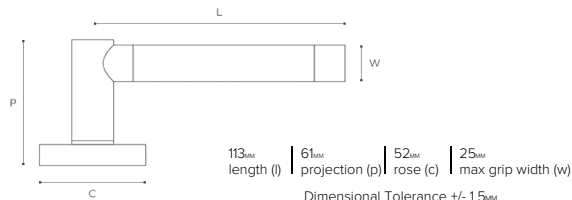

# TECHNICAL SPECIFICATIONS

R1022-CNSN-52 DOOR LEVER

SKI RECESS LEATHER IN CHESTNUT AND SATIN NICKEL

CHESTNUT (CN)

SATIN NICKEL (SN)

8 x 8 x 110mm piercing spindle.