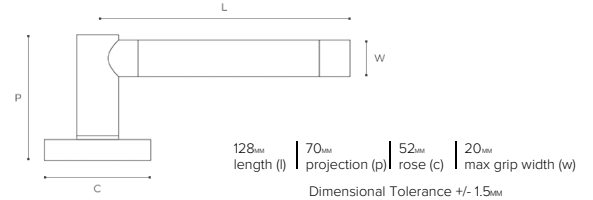

# TECHNICAL SPECIFICATIONS

CF2987-CNSN-52 DOOR LEVER

TUBE STITCH IN GOOSE NECK COMBINATION LEATHER IN CHESTNUT AND SATIN NICKEL

CHESTNUT (CN)

SATIN NICKEL (SN)

8 x 8 x 110mm piercing spindle.