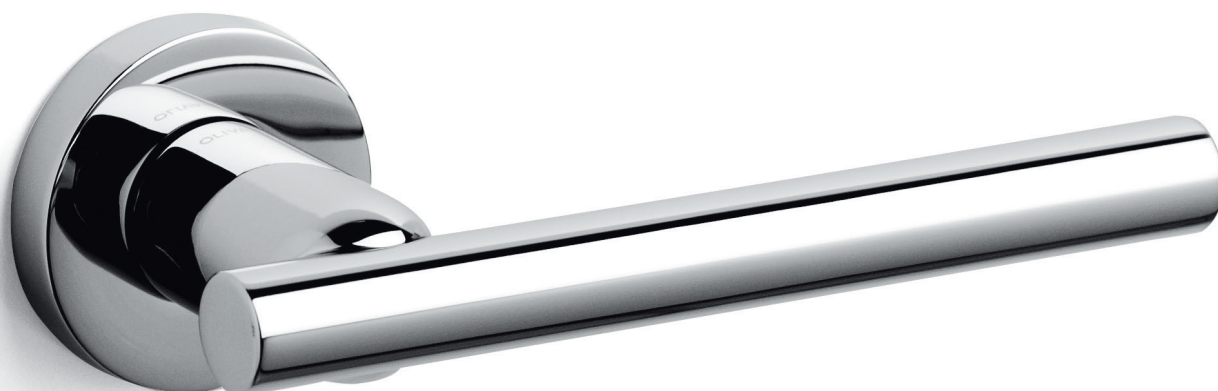

Stilo

Enzo Mari 2003

M190

C190

K190

ottone/brass

CR cromo lucido/bright chrome

ZL superoro lucido/supergold bright

CO cromo satinato/satin chrome

IS superinox sat./superstainlesssteel satin

M190RB8
M190RY8

M190RSB8

M190VB8
M190VY8

M190VSB8

C190

K190