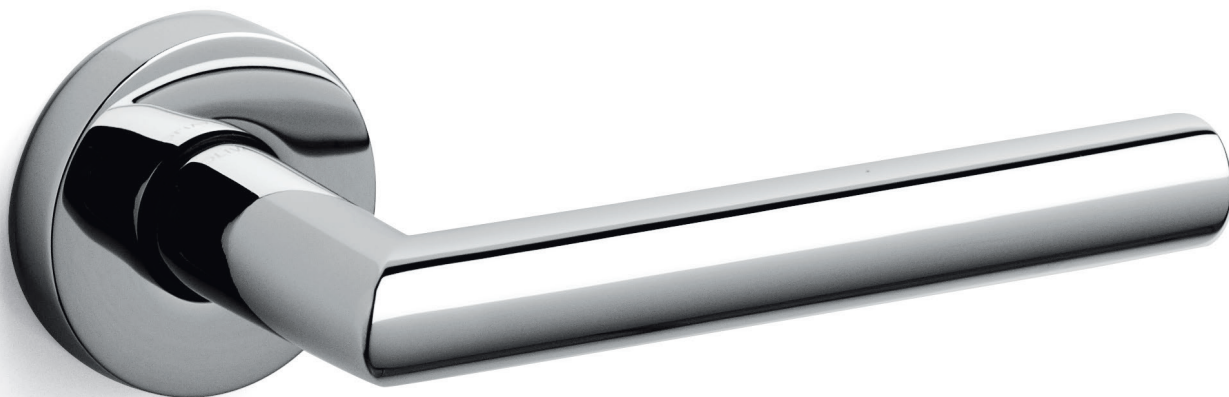

Serenella

Studio Olivari 2009

M130

C128

K130

ottone/brass

CR cromo lucido/bright chrome

IS superinox sat./superstainlesssteel satin

CO cromo satinato/satin chrome

US superantracite satinato/superanthracite satin

M130RB8
M130RY8

M130RSB8

M130VB8
M130VY8

M130VSB8

C128

K130