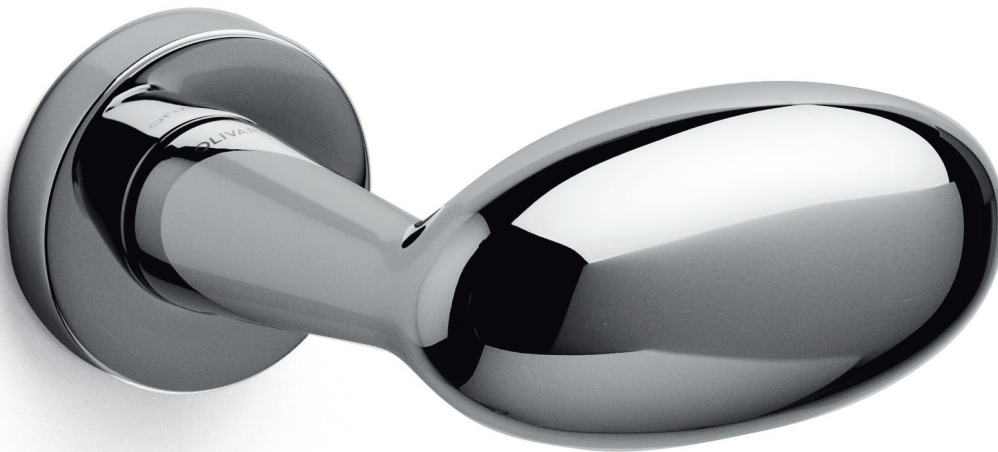

Blindo

Penta Associati 1998

M178

C178

K178

ottone/brass

CR cromo lucido/bright chrome

NS supernichel satinato/supernickel satin

CO cromo satinato/satin chrome

IS superinox sat./superstainlesssteel satin

ZL superoro lucido/supergold bright

RS superrame satinato/supercopper satin

TS superoro satinato/supergold satin

DS superbronzo satinato/superbronze satin

NL supernichel lucido/supernickel bright

US superantracite sat./superanthracite satin

M178RB8
M178RY8

M178RSB8

M178VB8
M178VY8

M178VSB8

C178

K178