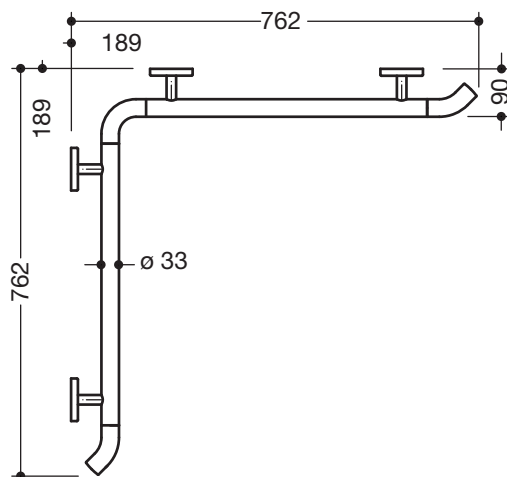

Shower grab rail 802.35.11090

- horizontal bars joined to form a right angle
- with 45° end bends facing to the wall
- ergonomic and functional with a simple yet ageless design
- made of high-quality polyamide in HEWI colour 98 (signal white)
- rose caps highly polished chrome-look coated
- with corrosion resistant steel core
- horizontal lengths 762 mm each, 90 mm deep, diameter 33 mm
- wall connection with filigree supports, perpendicular to wall (diameter 18 mm) and flat roses
- diameter of roses 80 mm, 13 mm high
- easy installation due to individually mounted fixing plates made of high-quality stainless steel for hanging the rail
- fixing with grub screw located on underside of rose
- suitable for HEWI hanging seats 950.51.1... and 802.51.1...
- incl. HEWI fixing material
- easy to clean

Dimensions in mm

Colour/Surface

98	chrome
Rail	Roses

Technical information subject to alteration, 16.01.2013

HEWI Heinrich Wilke GmbH
Postfach 1260
D-34442 Bad Arolsen

Telefon: +49 5691 82-366
Telefax: +49 5691 82-99366
international@hewi.com
www.hewi.com