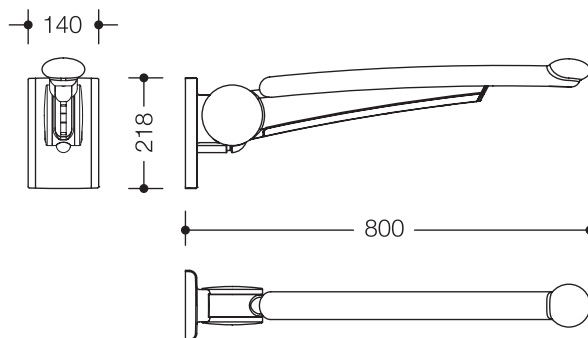

Hinged support rail White Edition 802.50.W0180

- robust, single arm rail
- non-slip, ergonomic with perfectly matched coated grip
- for supporting, steadying and pulling oneself up
- loading capacity to DIN 18040
- easy to clean
- can be folded lightly up and down
- space saving
- projection 800 mm, 140 mm wide, wall plate 218 mm high
- rail length adjustable from 800 to 900 mm, in 50 mm steps
- rail height adjustable (+/- 50 mm)
- easy to install due to separate installation of HEWI wall plate and hinged support rail
- covered, corrosion-free and certified fixing material for a variety of wall mounted options
- made of powder coated white aluminium with chrome-plated features
- grip pad made of high-quality PUR in the five HEWI colours 98 (signal white), 99 (pure white), 92 (anthracite grey), 97 (light grey) and 33 (ruby red)
- toilet roll holder, WC flushing mechanism and back rest can be retrofitted
- CE mark according to MPG (German Medical Devices Law)

Dimensions in mm

Surfaces/Colours

chrome	white	33	92	97	98	99
--------	-------	----	----	----	----	----

Grip pad

Alternative surfaces/colours

chrome	matt	33	92	97	98	99
--------	------	----	----	----	----	----