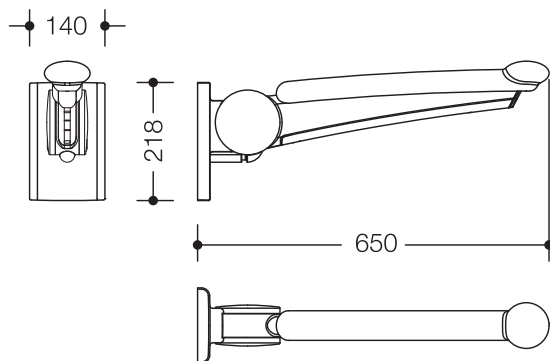

Hinged support rail White Edition 802.50.W0165

- robust, single arm rail
- non-slip, ergonomic with perfectly matched coated grip
- for supporting, steadying and pulling oneself up
- loading capacity to DIN 18040
- easy to clean
- can be folded lightly up and down
- space saving
- projection 650 mm, 140 mm wide, wall plate 218 mm high
- rail length adjustable from 650 to 750 mm, in 50 mm steps
- rail height adjustable (+/- 50 mm)
- easy to install due to separate installation of HEWI wall plate and hinged support rail
- covered, corrosion-free and certified fixing material for a variety of wall mounted options
- made of powder coated white aluminium with chrome-plated features
- grip pad made of high-quality PUR in the five HEWI colours 98 (signal white), 99 (pure white), 92 (anthracite grey), 97 (light grey) and 33 (ruby red)
- toilet roll holder, WC flushing mechanism and back rest can be retrofitted
- CE mark according to MPG (German Medical Devices Law)

Dimensions in mm

Surfaces/Colours

chrome	white	33	92	97	98	99
--------	-------	----	----	----	----	----

Grip pad

Alternative surfaces/colours

chrome	matt	33	92	97	98	99
--------	------	----	----	----	----	----