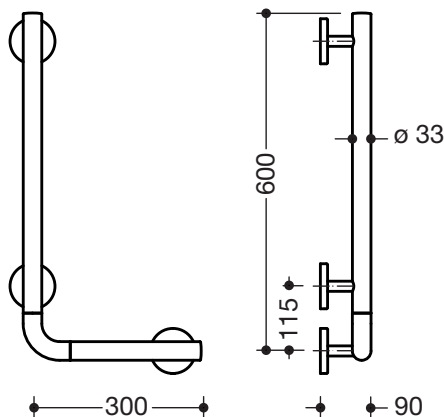

### L-shaped support rail 802.22.10090

- vertical and horizontal bars joined to form an L-shape
- ergonomic and functional with a simple yet ageless design
- for holding on to and providing support
- made of high-quality polyamide in HEWI colour 98 (signal white)
- rose caps highly polished chrome-look coated
- with corrosion resistant steel core
- horizontal length 300 mm, vertical length 600 mm, 90 mm deep, diameter of rail 33 mm
- wall connection with filigree supports, perpendicular to wall (diameter 18 mm) and flat roses
- diameter of roses 80 mm, 13 mm high
- easy installation due to individually mounted fixing plates made of highquality stainless steel for hanging the rail
- fixing with grub screw located on underside of rose
- can be mounted in left hand or right hand position
- incl. HEWI fixing material
- easy to clean
- CE mark according to MPG (German Medical Devices Law)

Dimensions in mm

Colour/Surface

98	chrome
Rail	Roses

Technical information subject to alteration, 16.01.2013

HEWI Heinrich Wilke GmbH  
Postfach 1260  
D-34442 Bad Arolsen

Telefon: +49 5691 82-366  
Telefax: +49 5691 82-99366  
international@hewi.com  
www.hewi.com