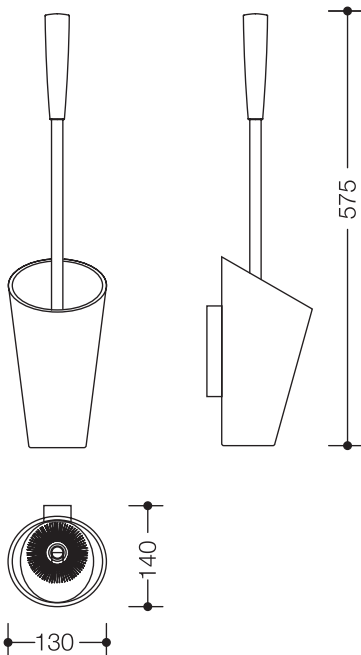

### Toilet Brush Unit 802.20.100

- long brush handle with ergonomic grip and easily replaceable brush head
- cone-shaped container with large opening
- ergonomic and functional with a simple yet ageless design
- long, chromated brush handle with ergonomic grip for easy use
- brush head simply exchangeably by bayonet fixing
- brush is self centring when put into container and automatically stands upright
- with internal reservoir to accommodate disinfectant
- container is removable
- for wall mounting
- 130 mm wide, 575 mm high, 140 mm deep
- container and grip made of high-quality polyamide in the five HEWI colours 98 (signal white), 99 (pure white), 92 (anthracite grey), 97 (light grey) and 33 (ruby red)
- brush handle highly polished chrome

### Dimensions in mm