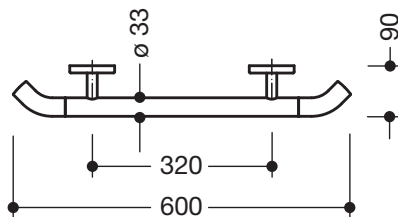

Support rail 802.36.33090

- straight rail with supports straight to the wall and roses
- with 45° end bends facing to the wall
- ergonomic and functional with a simple yet ageless design
- for holding on to and providing support
- made of high-quality polyamide in HEWI colour 98 (signal white)
- rose caps highly polished chrome-look coated
- with corrosion resistant steel core
- length 600 mm, diameter of rail 33 mm, 90 mm deep
- wall connection with filigree supports, perpendicular to wall (diameter 18 mm) and flat roses
- diameter of roses 80 mm, 13 mm high
- easy installation due to individually mounted fixing plates made of highquality stainless steel for hanging the rail
- fixing with grub screw located on underside of rose
- suitable for HEWI hanging seat 802.51... and 950.51.1...
- incl. HEWI fixing material
- easy to clean

Dimensions in mm

Colour/Surface

98	chrome
Rail	Roses

Technical information subject to alteration, 16.01.2013

HEWI Heinrich Wilke GmbH
Postfach 1260
D-34442 Bad Arolsen

Telefon: +49 5691 82-366
Telefax: +49 5691 82-99366
international@hewi.com
www.hewi.com