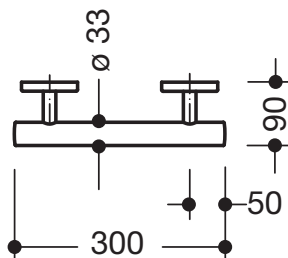

## Support rail 802.36.10090

- straight rail with supports straight to the wall and roses
- ergonomic and functional with a simple yet ageless design
- for holding on to and providing support
- made of high-quality polyamide in HEWI colour 98 (signal white)
- rose caps highly polished chrome-look coated
- with corrosion resistant steel core
- length 300 mm, diameter of rail 33 mm, 90 mm deep
- wall connection with filigree supports, perpendicular to wall (diameter 18 mm) and flat roses
- diameter of roses 80 mm, 13 mm high
- easy installation due to individually mounted fixing plates made of highquality stainless steel for hanging the rail
- fixing with grub screw located on underside of rose
- incl. HEWI fixing material
- easy to clean

Dimensions in mm

Colour/Surface

98	chrome
Rail	Roses

Technical information subject to alteration, 16.01.2013

HEWI Heinrich Wilke GmbH  
Postfach 1260  
D-34442 Bad Arolsen

Telefon: +49 5691 82-366  
Telefax: +49 5691 82-99366  
international@hewi.com  
www.hewi.com