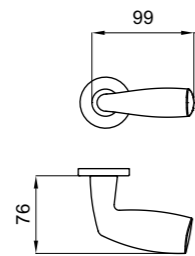

VIS	45	52
EG12	EG15	EG16
EG12P	EG15P	EG16P
EG12Y	EG15Y	EG16Y
EG12T	EG15T	EG16T