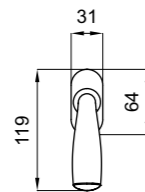

EGO

Design: Mauro Ronchi

ottone - brass

FINITURE / FINISHES

VIS	45	52
EG12	EG15	EG16
EG12P	EG15P	EG16P
EG12Y	EG15Y	EG16Y
EG12T	EG15T	EG16T

EG20C
EG21M

EG22

EGO

Design: Mauro Ronchi